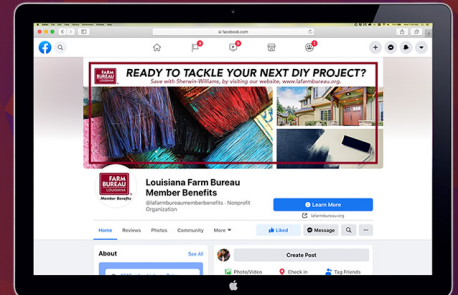

JOHN DEERE

Eligible for a complimentary John Deere Rewards upgrade (Platinum 1 status)

Save $200-$500 per unit on select Case IH equipment

Save on latest consumer electronic and hearing aid technology

Save up to 75% on prescriptions

Save an average of 20% on brand name and 40% on generic prescription drugs

Save on tickets for Dollywood and Dollywood's Splash Country Water Adventure Park

Save on your next adventure
CODE: LFBF

Car seats for $25 & Booster seats for $15

Save up to $2,750 on CAT excavators, skid steers, wheel loaders and more

Save on tools and more
Discount Number: 848603734

Save up to 25% on paint and supplies
Account Number: 930161518

Life-saving screenings at discounted prices
Code: BDHW217

Save 40%-50% on LASIK vision correction

Auto, Home, Life, Flood and more **EXCLUSIVE TO FARM BUREAU MEMBERS**

Save up to 5% on your next rental
VIP NUMBER: 844-661-7135
CODE: LAFARMB

Save up to 20% on your next rental
CODE: 5030387

Save up to 30% on your next rental
CODE: Y775718

Save 12% off MSRP on all mower models and deck sizes

Save up to 15%-80% on eligible purchases
SPC# 80124842200

Buy Local! Now offering seasonal specialties from local companies

Save up to 30% on your next rental
CODE: A298818

Save up to 20% on your next rental
CODE: 7016040

Full service banking **EXCLUSIVE TO FARM BUREAU MEMBERS**

Save on Farm Bureau Proud Merchandise for yourself or as gifts

Begin saving now with **FARM BUREAU MEMBER BENEFITS**

LIKE US ON FACEBOOK!

Like our member benefits Facebook page to receive the latest updates and participate in exclusive giveaways! Visit facebook.com/lafarmbureauMemberBenefits today.